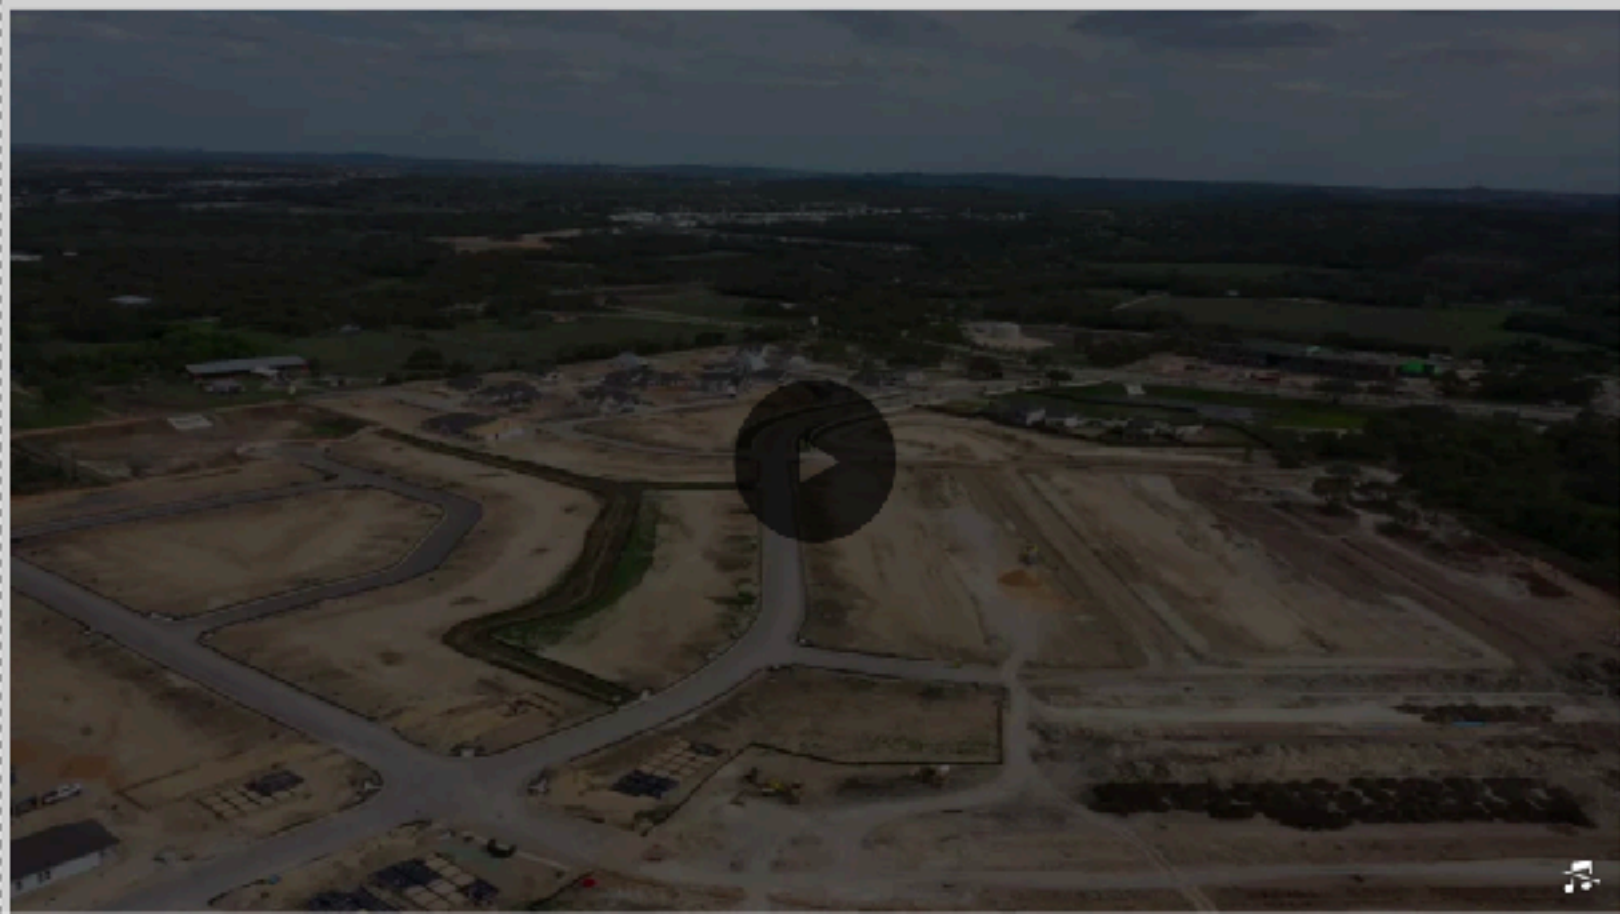

Edit Text: Create AI Text: [Icons]

This video features a walkthrough virtual tour of a luxury home surrounded by mature trees and a circular driveway accompanied by soft background music.

This video features drone footage showing the community of Carley Farms in Boerne, Texas and has soft background music.

This video features drone footage and a walkthrough home video tour of a farmhouse situated on a small farm surrounded by over one hundred pecan trees, a greenhouse and small farm store with soft background music

This video features a walkthrough virtual tour of a luxury home on a corner lot, sitting on a slight hill with soft background music.

This video features drone footage showing the community of Horizon Ridge in San Antonio, Texas, outlines future amenities and golf course; and has soft background music.

VideoBox

This video features drone footage and a walkthrough home video tour of a small two-story farmhouse, large workshop and garage accompanied with soft background music.