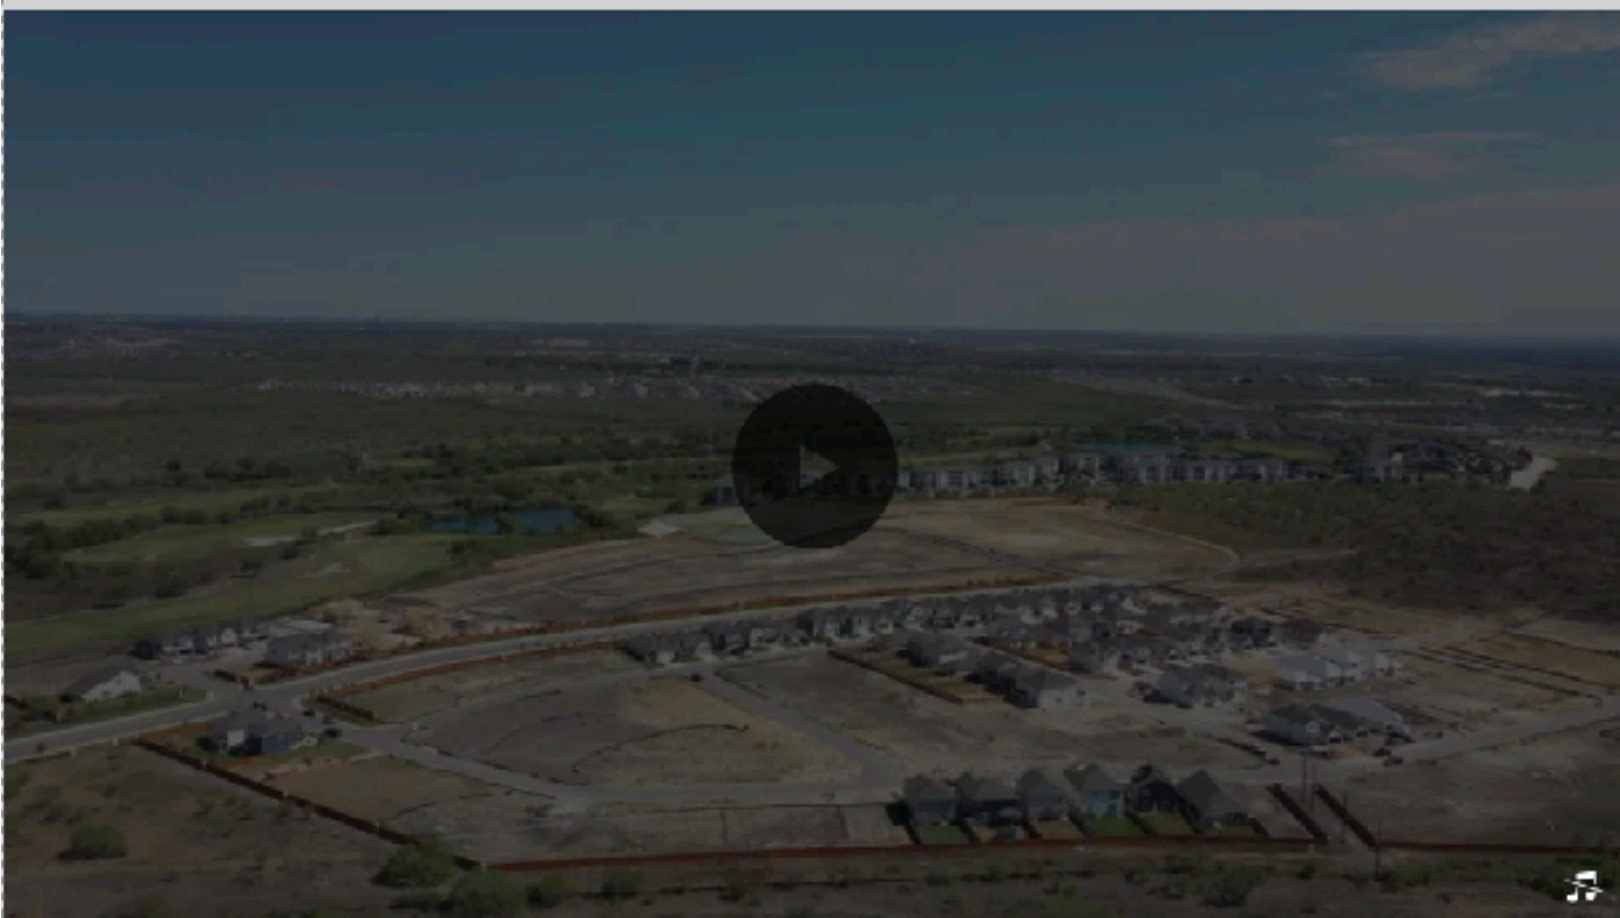

Edit Text: Create AI Text: [Icons]

This video features a walkthrough virtual tour of a luxury home surrounded by mature trees and a circular driveway accompanied by soft background music.

This video features drone footage showing the community of Carley Farms in Boerne, Texas and has soft background music.

This video features drone footage and a walkthrough home video tour of a farmhouse situated on a small farm surrounded by over one hundred pecan trees, a greenhouse and small farm store with soft background music

This video features a walkthrough virtual tour of a luxury home on a corner lot, sitting on a slight hill with soft background music.

This video features drone footage showing the community of Horizon Ridge in San Antonio, Texas, outlines future amenities and golf course; and has soft background music.

VideoBox

This video features drone footage and a walkthrough home video tour of a small two-story farmhouse, large workshop and garage accompanied with soft background music.